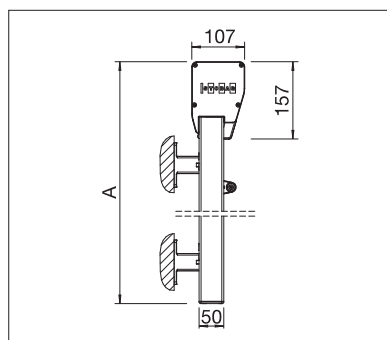

STOBAG

VISOMBRA

Exposed awning for the perfect
coordination of daylight and shade.

VISOMBRA FS6000

On display

Half extended

Extended

- Drop angle can be smoothly adjusted and selected up to 180°
- Versatile use with a rounded or angular box. Optionally also available without a box
- Well designed wind protection device with mechanical locking of the drop arms
- Drop arms for soffit or facade mounting
- Coupling options for max. 2 units
- Variable sun protection without the feeling of being separated
- Manual operation from inside the room using wall breakthrough and gear unit/joint plate
- Creates a pleasantly warm atmosphere through the combination of sunlight and material colours

min. 40 cm
max. 400 cm*

min. 125 cm
max. 350 cm*

Show arm with
50 cm fixed length

*Depending on fabric

Technical dimensions in millimetres

Exhibited round boxes

Retracted square boxes

REGISTRATION
REQUIRED