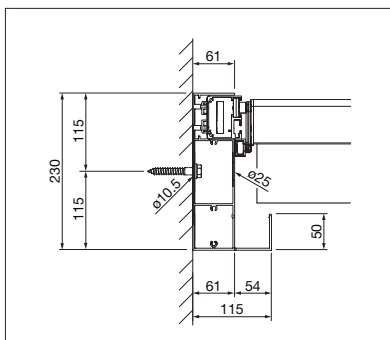

TR4120 Soft-Top*
TR4520 Hard-Top

	min. 200 cm max. 500*/600 cm
	min. 200 cm max. 600 cm

CLASS 4
up to 150 km/h when retracted (TR4120)
when closed (TR4520)

Technical dimensions in millimetres

TR4120 Beam profile intersection
(Soffit mounting)