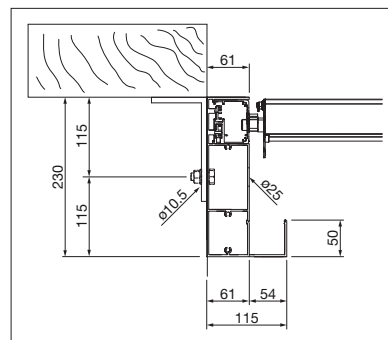

TR4120 Soft-Top*
TR4520 Hard-Top

	min. 200 cm max. 500*/600 cm
	min. 200 cm max. 600 cm

CLASS 4
up to 150 km/h when retracted (TR4120)
when closed (TR4520)

Technical dimensions in millimetres

TR4120 Beam profile intersection
(Soffit mounting)