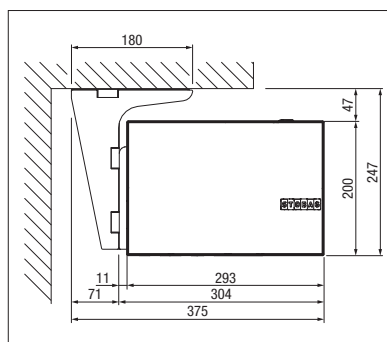

CAMABOX

Cassette awning in a modern cubic design.

CAMABOX BX4000 | BX4700

Attractive cassette awning in cubic design

BX4700 with integrated Tunable White LED lighting

CAMABOX – product benefits

- Cassette awning for shading medium to large areas
- Contemporary, cubic design
- Awning box protects the fabric and articulated arms from the elements when closed
- Integrated tilt joint ensures that the box closes perfectly
- Various mounting options: on the wall, under the ceiling or on the rafters (depending on the model)
- Flexible mounting options thanks to variable bracket positioning
- Awning inclination adjustable from 5° to 35°
- Optional wall connection profile for a direct, flush transition from facade to box

Technical dimensions in millimetres

Wall installation

Top installation

Wall installation

Top installation

Integrated LED lighting in the box

BX4700 electronic Volant-Plus valance with Tunable White LED lighting on the front rail

min. 214 cm
max. 600 cm

min. 150 cm
max. 300 cm

* The wind resistance class can vary depending on version and dimension.

min. 215 cm
max. 700 cm

min. 150 cm
max. 400 cm

* The wind resistance class can vary depending on version and dimension.