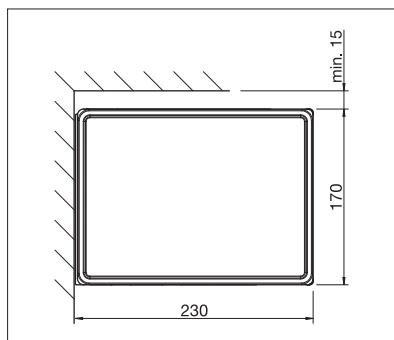

CAMABOX – product benefits

- Cassette awning for shading medium to large areas
- Contemporary, cubic design
- Awning box protects the fabric and articulated arms from the elements when closed
- Integrated tilt joint ensures that the box closes perfectly
- Various mounting options: on the wall, under the ceiling or on the rafters (depending on the model)
- Flexible mounting options thanks to variable bracket positioning
- Awning inclination adjustable from 5° to 35°
- Optional wall connection profile for a direct, flush transition from facade to box

Technical dimensions in millimetres

Wall installation