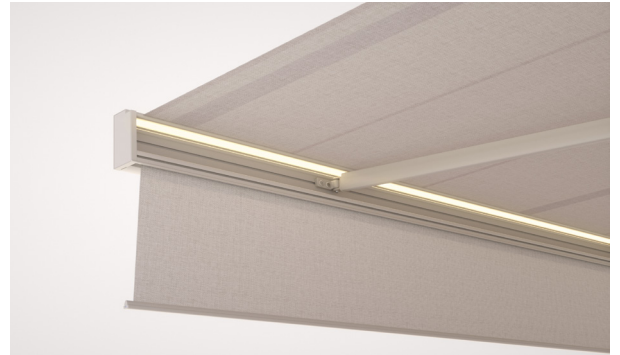

CAMABOX

Cassette awning in a modern cubic design.

CAMABOX BX4000 | BX4700

Attractive cassette awning in cubic design

BX4700 with integrated Tunable White LED lighting

CAMABOX – product benefits

- Cassette awning for shading medium to large areas
- Contemporary, cubic design
- Awning box protects the fabric and articulated arms from the elements when closed
- Integrated tilt joint ensures that the box closes perfectly
- Various mounting options: on the wall, under the ceiling or on the rafters (depending on the model)
- Flexible mounting options thanks to variable bracket positioning
- Awning inclination adjustable from 5° to 35°
- Optional wall connection profile for a direct, flush transition from facade to box

Technical dimensions in millimetres

Wall installation

Top installation

Wall installation

Top installation

Integrated LED lighting in the box

BX4700 electronic Volant-Plus valance with Tunable White LED lighting on the front rail

BX4000

reddot award 2017
winner

- Reduced, minimalist design
- Winner of the Red Dot Award 2017
- Winner of the German Design Award 2019

Optional features:

- Mounting on rafters with optional rafter brackets
- Integrated dimmable LED lighting in the box
- Drive via electric motor as standard; on request also available with manually operated hand crank

Optional features:

- Motorized lowerable Volant-Plus valance for low sun and extra privacy
- Tunable White: dimmable LED lighting, infinitely variable from cool to warm white, integrated in the box and/or front rail
- No visible screws when ceiling-mounted thanks to the attractively designed cover