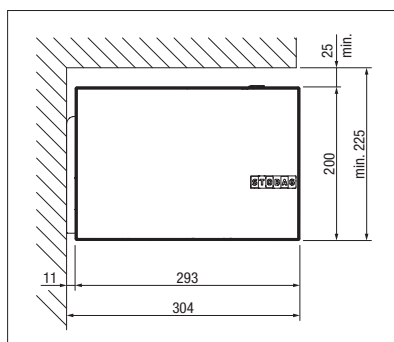

Wall installation