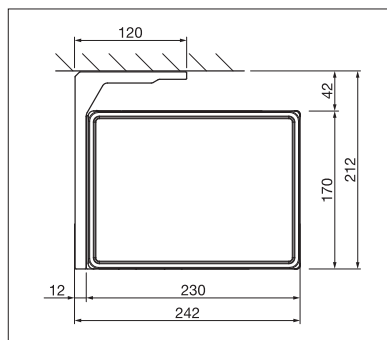

Top installation