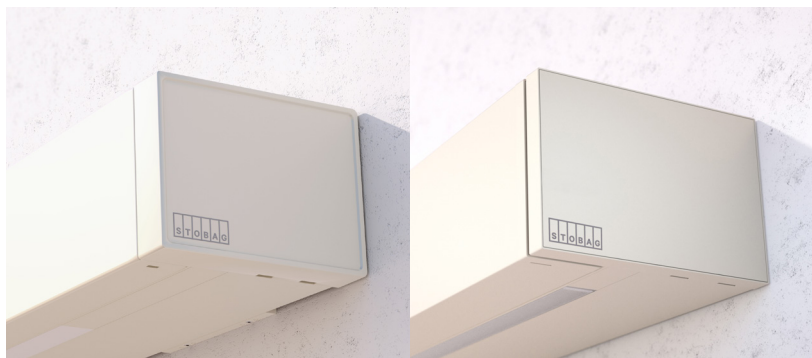

CAMABOX

Cassette awning in a modern cubic design.

CAMABOX BX4000 | BX4700

Attractive cassette awning in cubic design

BX4700 with integrated Tunable White LED lighting

CAMABOX – product benefits

- Cassette awning for shading medium to large areas
- Contemporary, cubic design
- Awning box protects the fabric and articulated arms from the elements when closed
- Integrated tilt joint ensures that the box closes perfectly
- Various mounting options: on the wall, under the ceiling or on the rafters (depending on the model)
- Flexible mounting options thanks to variable bracket positioning
- Awning inclination adjustable from 5° to 35°
- Optional wall connection profile for a direct, flush transition from facade to box

BX4000

reddot award 2017
winner

- Reduced, minimalist design
- Winner of the Red Dot Award 2017
- Winner of the German Design Award 2019

Optional features:

- Mounting on rafters with optional rafter brackets
- Integrated dimmable LED lighting in the box
- Drive via electric motor as standard; on request also available with manually operated hand crank

reddot winner 2022

BX4700

New, high-quality premium design:

- Clearly defined lines and edges
- Magnetic locking technology on the side of the box ensures there are no visible screws and guarantees easy servicing

Optional features:

- Motorized lowerable Volant-Plus valance for low sun and extra privacy
- Tunable White: dimmable LED lighting, infinitely variable from cool to warm white, integrated in the box and/or front rail
- No visible screws when ceiling-mounted thanks to the attractively designed cover