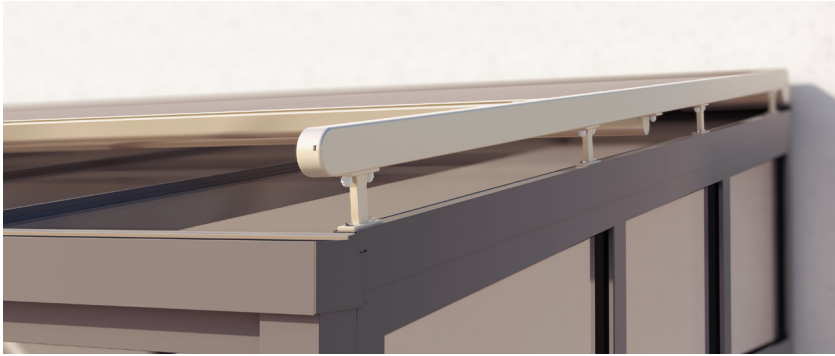

STOBAG

AIROMATIC

Delicate conservatory awning
also for smaller areas.

AIROMATIC PS4500

Fixing brackets

- Self-supporting box construction
- Their compact dimensions make these awnings suitable for the smallest window areas
- Fabric remains consistently taut in any position
- Guide rail with integrated slot for variable mounting locations of the installation brackets
- Different types of fixing brackets allow easy and flexible installation
- Soffit fixing via the guide rails possible

PS4500

 min. 2' 11"
max. 18' 1"

 min. 2' 7"
max. 19' 8"

Technical dimensions in millimetres (1 mm = 0.03937")

PS4500

REGISTRATION
REQUIRED

COLORS

Discover the diverse options when selecting frame colors.