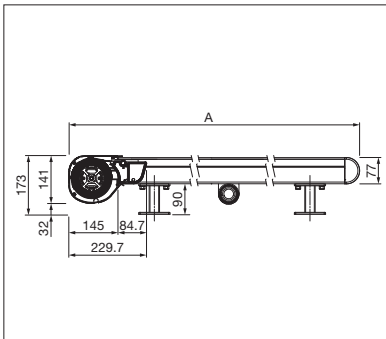

STOBAG

AIROMATIC

Delicate conservatory awning
also for smaller areas.

AIROMATIC PS4500

Fixing brackets

- Self-supporting box construction
- Their compact dimensions make these awnings suitable for the smallest window areas
- Fabric remains consistently taut in any position
- Guide rail with integrated slot for variable mounting locations of the installation brackets
- Different types of fixing brackets allow easy and flexible installation
- Soffit fixing via the guide rails possible

PS4500

 min. 2' 11"
max. 18' 1"

 min. 2' 7"
max. 19' 8"

Technical dimensions in millimetres (1 mm = 0.03937")

PS4500

REGISTRATION
REQUIRED

COLORS

Discover the diverse options when selecting frame colors.