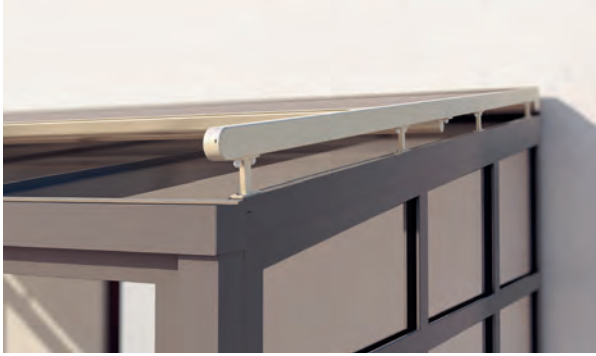

S T O B A G

AIROMATIC

Delicate conservatory awning
also for smaller areas.

AIROMATIC PS4000 | PS4500

Fixing brackets

PS4000 Roller guide

- Self-supporting box construction
- Their compact dimensions make these awnings suitable for the smallest window areas
- Gas cylinder mechanism ensures perfect tensioning of the cover
- Guide rail with fixing slot mounted for variable installation of the fixing brackets
- Different types of fixing brackets allow easy and flexible installation
- Soffit fixing via the guide rails possible
- With roller guide for reduced wear / abrasion (PS4000)