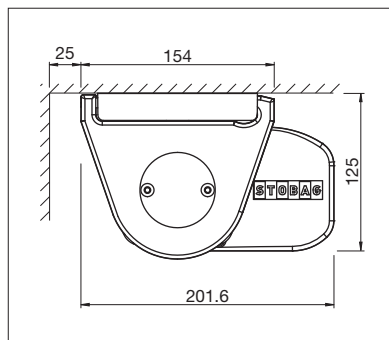

# PURABOX BX1500

Round design

Rafter fixing

- Sealed box protects from the elements
- Small box – only 10 cm high
- Awning incline adjustable from 0° to 90°
- Quick and easy to install
- Various mounting options to the wall, below the ceiling or to the frames
- Stylish, rounded box
- Optional wall joint profile prevents rain water entering between façade and awning

 min. 185 cm  
max. 500 cm

 min. 150 cm  
max. 225 cm

Technical dimensions in millimetres

Wall installation

Top installation

REGISTRATION  
REQUIRED