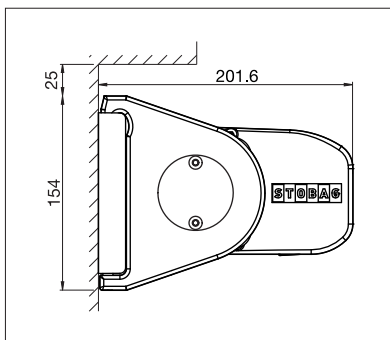

# PURABOX

Smallest STOBAG box awning  
with merely 10 cm box height.

# PURABOX BX1500

Round design

Rafter fixing

- Sealed box protects from the elements
- Small box – only 10 cm high
- Awning incline adjustable from 0° to 90°
- Quick and easy to install
- Various mounting options to the wall, below the ceiling or to the frames
- Stylish, rounded box
- Optional wall joint profile prevents rain water entering between façade and awning

 min. 185 cm  
max. 500 cm

 min. 150 cm  
max. 225 cm

Technical dimensions in millimetres

Wall installation

Top installation

REGISTRATION  
REQUIRED