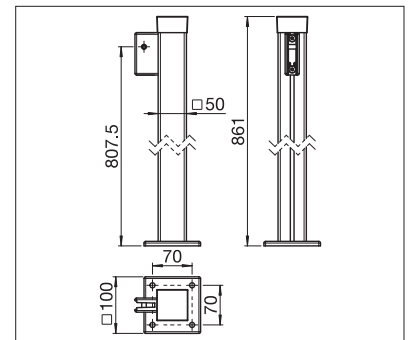

Box height

↑	min.	120 cm
	max.	200 cm

Pull out length

↔	min.	100 cm
	max.	400 cm

Technical dimensions in millimetres

Wall fixing / Top fixing

Inserting post

Screw-on posts