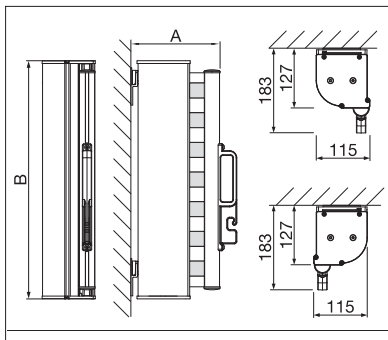

Box height

↑	min.	120 cm
	max.	200 cm

Pull out length

↔	min.	100 cm
	max.	400 cm

Technical dimensions in millimetres

Wall fixing / Top fixing

Inserting post

Screw-on posts