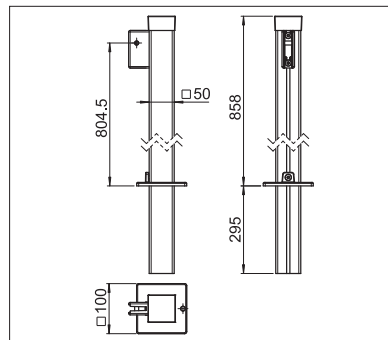

Box height

↑	min.	120 cm
	max.	200 cm

Pull out length

↔	min.	100 cm
	max.	400 cm

Technical dimensions in millimetres

Wall fixing / Top fixing

Inserting post

Screw-on posts