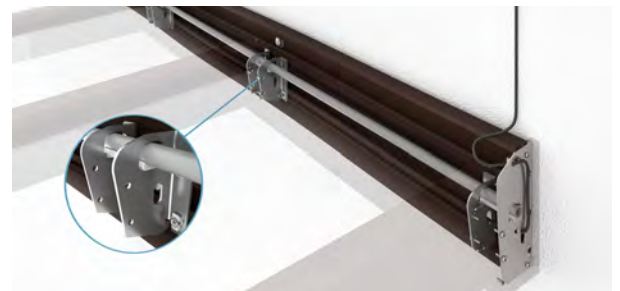

#### STOBAG EXCLUSIVE

The floating guide tube makes it easy to compensate for unevenness in the wall. This allows a simplified, time-saving installation and minimizes the effort for the installation work. In addition, the angle of inclination can be adjusted or corrected on site.