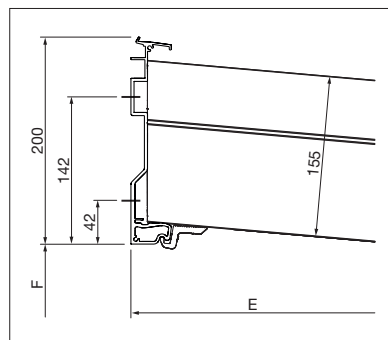

Side view

Wall connection

Water channel small/large

GP4200 PLUS Crossbeam repositioned

Special designs