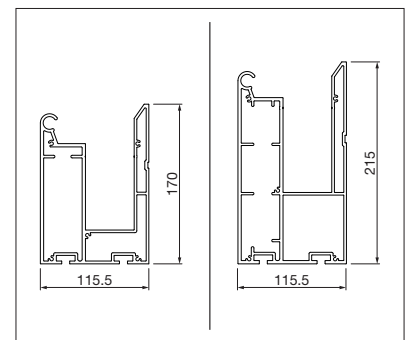

Side view

Wall connection

Water channel small/large

GP4200 PLUS Crossbeam repositioned

Special designs