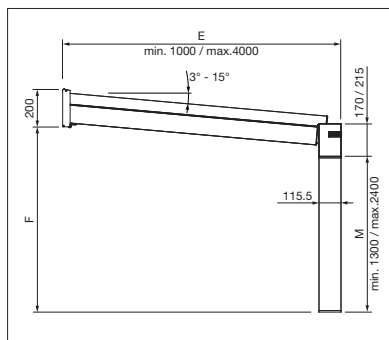

Side view

Wall connection

Water channel small/large

GP4200 PLUS Crossbeam repositioned

Special designs