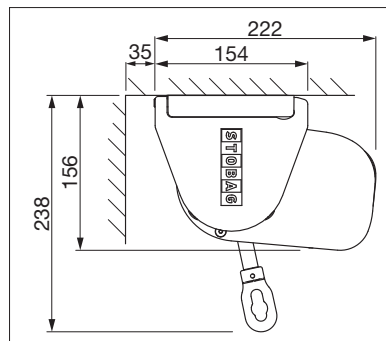

Top installation, round design

EN 13561

REGISTRATION
REQUIRED

COLORS

Discover the diverse options when selecting frame colors.

FABRICS

Choose from a comprehensive range of materials and colors.

ELECTRICS

More convenience thanks to the automated control.