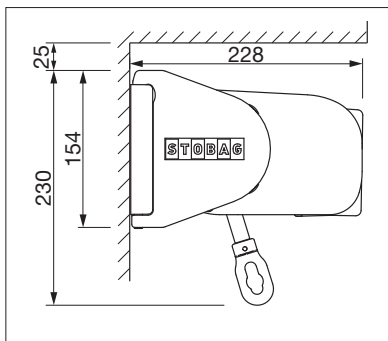

STOBAG

CASABOX

Slim box awning in an elegant design.

CASABOX BX2000

Round design

- Sealed box protects from the elements
- Various mounting options to the wall, below the ceiling or to the frames
- Simple and proven installation system for hanging
- Awning incline adjustable to 90° depending on installation
- Optional cover profile for brackets
- Optional wall joint profile prevents rain water entering between façade and awning

min. 6' 2"
max. 18' 1"*

min. 5' 3"
max. 9' 10"*

* max. 16' 5" wide x 9' 10" projection
* max. 18' 1" wide x 8' 2" projection

The wind resistance class can vary depending on version and dimension.

Technical dimensions in millimetres (1 mm = 0.03937")