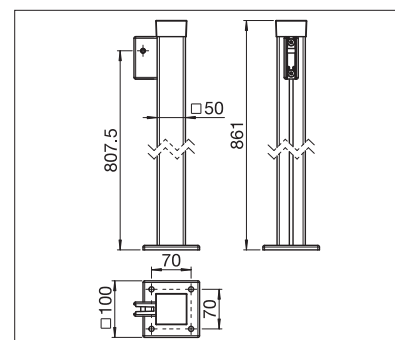

Box height

↑	min.	120 cm
	max.	200 cm

Pull out length

↔	min.	100 cm
	max.	400 cm

Technical dimensions in millimetres

Wall fixing / Top fixing

Inserting post

Screw-on posts