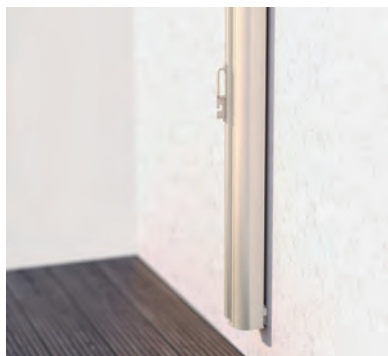

The logo for STOBAG, consisting of the letters S, T, O, B, A, G in a white, sans-serif font, each letter contained within a vertical white bar. The background of the entire image is a photograph of a modern building's exterior with a large, white, retractable shade system installed on a balcony. The balcony has a concrete floor and is surrounded by lush greenery and colorful flowers. The building has a white facade and a dark roofline. The sky is clear and blue.

STOBAG

SIRO-FLEX

Can be used for lateral shade
as well as for protection against
wind and prying eyes.

SIRO-FLEX SR6000

Suspension system

Wall installation

SR6000

- Can be used for lateral shade as well as for protection against wind or prying eyes
- Integrated spring shaft ensures high fabric tensioning
- Various installation options such as wall brackets, floor sleeves or supports
- Hanging box system for many applications