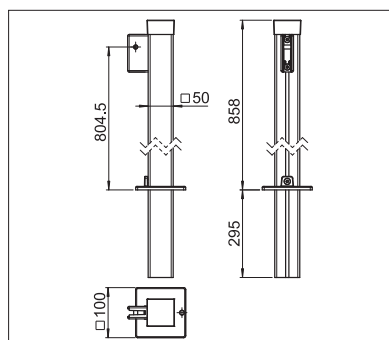

Box height

↑	min.	120 cm
	max.	200 cm

Pull out length

↔	min.	100 cm
	max.	400 cm

Technical dimensions in millimetres

Wall fixing / Top fixing

Inserting post

Screw-on posts