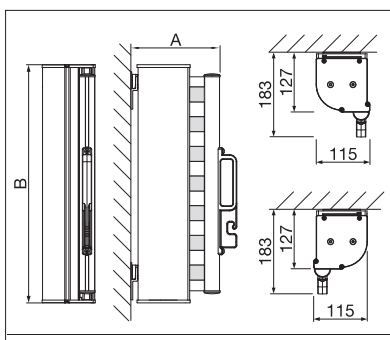

Box height

↑	min.	120 cm
	max.	200 cm

Pull out length

↔	min.	100 cm
	max.	400 cm

Technical dimensions in millimetres

Wall fixing / Top fixing

Inserting post

Screw-on posts