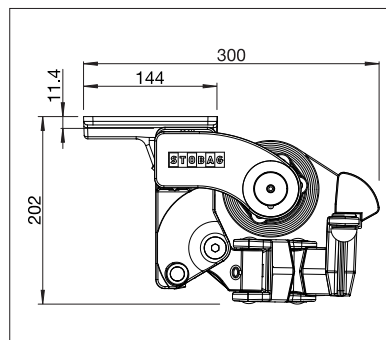

S T O B A G

AZUR

Rigid folding-arm awning
with 4-edge back bar.

AZUR SG2400

Wall installation with top board

Rafter fixing

- Sturdy and low cost 4-sided back bar awning
- Awning incline adjustable from 1° to 60°
- Various mounting options to the wall, below the ceiling or to the frames
- Variable bracket positioning
- Choice of different types of brackets
- Optional top board available
- Optional Valance provides additional shade and hides the awning arms from view
- Elegant and timeless design

min. 180 cm
max. 700 cm

min. 150 cm
max. 300 cm

The wind resistance class can vary depending on version and dimension.

Technical dimensions in millimetres

Wall installation with top board

Top installation

REGISTRATION
REQUIRED