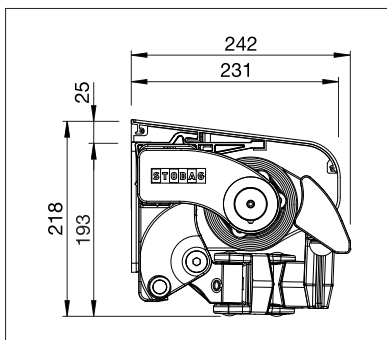

S T O B A G

AZUR

Rigid folding-arm awning
with 4-edge back bar.

AZUR SG2400

Wall installation with top board

Rafter fixing

- Sturdy and low cost 4-sided back bar awning
- Awning incline adjustable from 1° to 60°
- Various mounting options to the wall, below the ceiling or to the frames
- Variable bracket positioning
- Choice of different types of brackets
- Optional top board available
- Optional Valance provides additional shade and hides the awning arms from view
- Elegant and timeless design

min. 180 cm
max. 700 cm

min. 150 cm
max. 300 cm

The wind resistance class can vary depending on version and dimension.

Technical dimensions in millimetres

Wall installation with top board

Top installation

REGISTRATION
REQUIRED