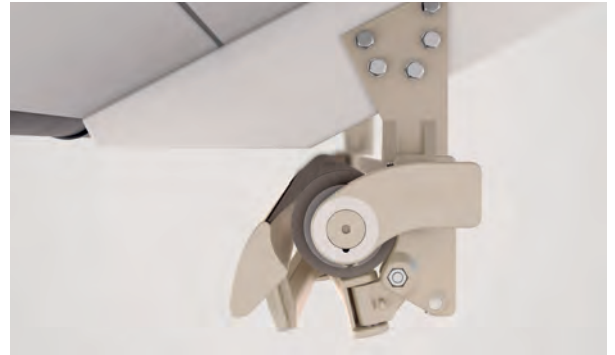

S T O B A G

AZUR

Rigid folding-arm awning
with 4-edge back bar.

AZUR SG2400

Wall installation with top board

Rafter fixing

- Sturdy and low cost 4-sided back bar awning
- Awning incline adjustable from 1° to 60°
- Various mounting options to the wall, below the ceiling or to the frames
- Variable bracket positioning
- Choice of different types of brackets
- Optional top board available
- Optional Valance provides additional shade and hides the awning arms from view
- Elegant and timeless design

min. 180 cm
max. 700 cm

min. 150 cm
max. 300 cm

The wind resistance class can vary depending on version and dimension.

Technical dimensions in millimetres

Wall installation with top board

Top installation

REGISTRATION
REQUIRED