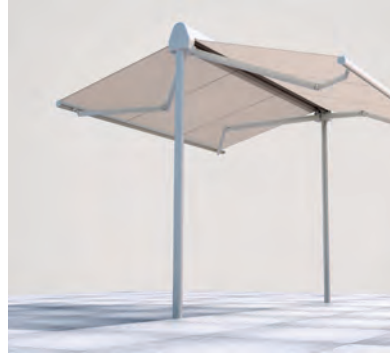

S T O B A G

OMBRA MOBIL

Free-standing double awning
with integrated cover board.

OMBRAMOBIL OS4000

Transverse foot

Floor sleeve

Integrated cover board

OS4000

- Awnings protected by cover board
- Does not generally require a building licence
- Anchoring options for the supports using recessed floor sleeves or diagonal feet
- Drop profile fitted with integrated gutter
- Quick and easy assembly
- One-sided wall fastening possible instead of a support

min. 315 cm
max. 555 cm

min. 300 cm
max. 450 cm

Post height
max. 260 cm

The wind resistance class can vary depending on version and dimension.

Technical dimensions in millimetres

Side view with diagonal foot

Side view with floor sleeves

REGISTRATION
REQUIRED

COLORS

Discover the diverse options when selecting frame colours.

FABRICS

Choose from a comprehensive range of materials and colours.

ELECTRICS

More convenience thanks to the automated control and lighting systems.