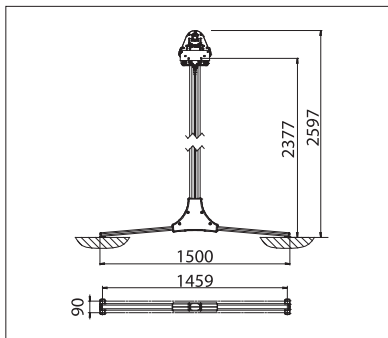

min. 315 cm
max. 555 cm

min. 300 cm
max. 450 cm

Post height
max. 260 cm

The wind resistance class can vary depending on version and dimension.

Technical dimensions in millimetres

Side view with diagonal foot