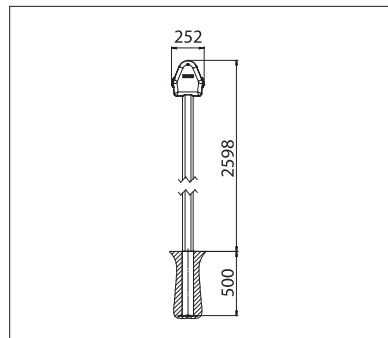

min. 315 cm
max. 555 cm

min. 300 cm
max. 450 cm

Post height
max. 260 cm

The wind resistance class can vary depending on version and dimension.

Technical dimensions in millimetres

Side view with diagonal foot