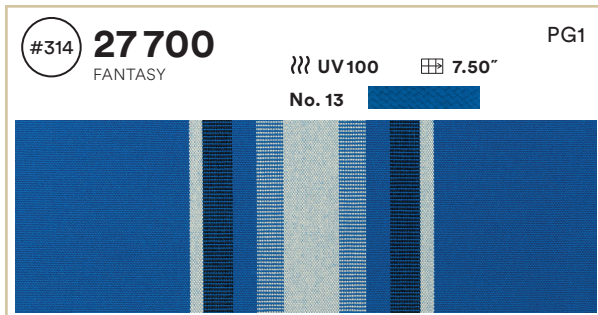

S T O B A G

PRE-SEASON PROMOTION

Enjoy the summer outdoors
with style and shade

LIMITED EDITION FABRIC COLLECTION

LIMITED EDITION FABRIC COLLECTION

 All roll widths are 120 cm / 47.2"

LIMITED EDITION FABRIC COLLECTION

 All roll widths are 120 cm / 47.2"

LIMITED EDITION FABRIC COLLECTION

 All roll widths are 120 cm / 47.2"

LIMITED EDITION FABRIC COLLECTION

 All roll widths are 120 cm / 47.2"

#110 **82 106** PG1
 WATER UV90