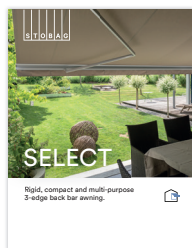

Making every living space more valuable together.

OVERVIEW

Download our flyers at stobag.com

SNA/EN | Art.# 255720 – 2024-02 – © STOBAG – Subject to change without prior notification.

STOBAG North America Corp.
1445 Norjohn Ct Unit 7
Burlington, ON L7L 0E6
Canada