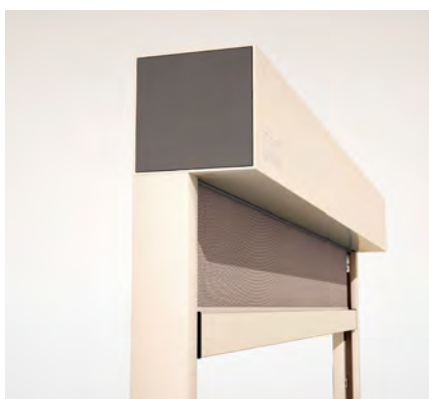

400 cm
300 cm

rail