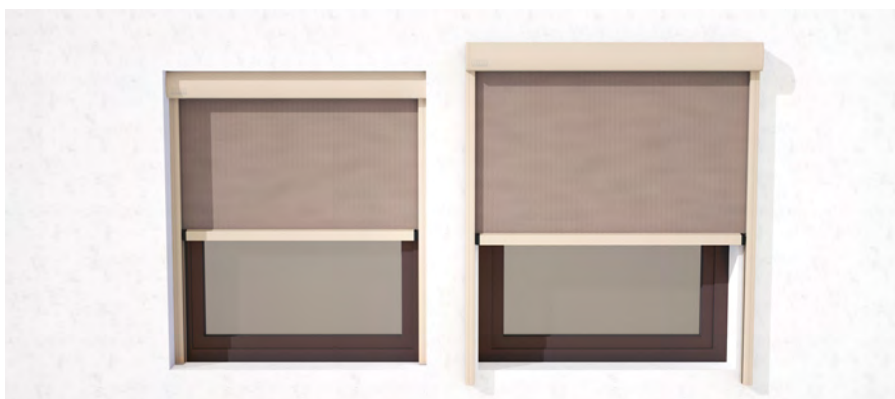

# SURAVA VA2100 BOX / ZIP

Uniform and modern design – regardless of a selected guide type.

SURAVA represents a modern vertical shading system, which blend harmoniously into the surrounding architecture and ensure an aesthetically and technically optimal solution.

The design simplifies the selection process, regardless of the selected guide type. Whether you choose a wind-resistant ZIP or an elegant rope guide for balconies and canopies. The side panel without visible fasteners creates an elegant look. The variable color scheme lets you ensure visual harmony or create exciting highlights.

## GUIDE VARIANTS

rope

500 cm  
300 cm

ZIP

400 cm  
300 cm

rail

500 cm  
400 cm

max. width  
max. projection

## MOUNTING VARIANTS

with guide rails

Wall mounting and soffit mounting – for a consistently harmonious design that adapts to your needs.

**SURAVA**  
**VA2100 BOX / ZIP**  
with rope guide for  
an inconspicuous  
guide mechanism