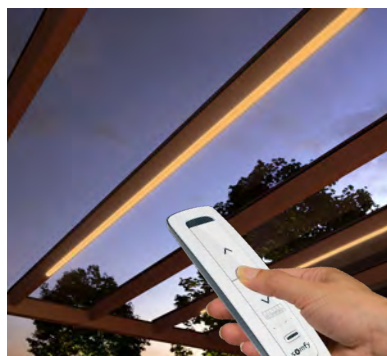

AWNING ACCESSORIES & OPTIONS

More individuality and comfort with additional options.

STOBAG
EXCLUSIVE

INSPIRATION & HARMONY

FRAME COLORS

STOBAG profiles and frame components are powder-coated to ensure you can enjoy your sun and weather protection systems in the years ahead as much as on the day they arrived. This environmentally-friendly process offers effective protection for the structure against environmental and weather factors. The maximum possible degree of colour uniformity in an endless array is guaranteed by the highest quality standards.

8 Classic, 16 Lifestyle and hundreds of Rainbow colours (RAL) offers a choice to fulfill every wish.

COLORS & EMOTIONS

COVER DESIGNS

By choosing a fabric from the STOBAG Collection from European quality weaving mills, you have opted for a top quality high-tech textile product. Let yourself be inspired and enticed by our extensive colour range and the special characteristics of our UV tested acrylic fabrics.

COMFORT & AMBIENCE

AUTOMATIONS AND CONTROLS

We offer you exactly the comfort that you want from your individual awning system, from simple wind sensors to complex centralised air conditioning. Whether you extend an awning via remote control, turn on atmospheric lighting or want to control the façade and conservatory shading by smartphone: Our reliable automatic systems master any situation.

Colors with a fine structure are especially trendy and modern.

The high-tech fabrics in our Brilliant range are even more colorful!

Further information is available at www.stobag.com